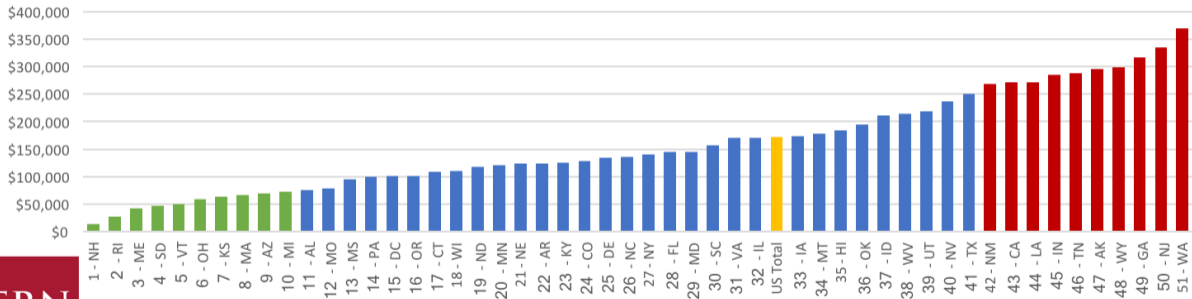

Additional State and Local Spending on Student Aid Due to Slow Completion (Cost per 1,000 students)

Data: 2015 IPEDS Data. Costs for bachelor's degree seeking cohort at public 4-year institutions only.