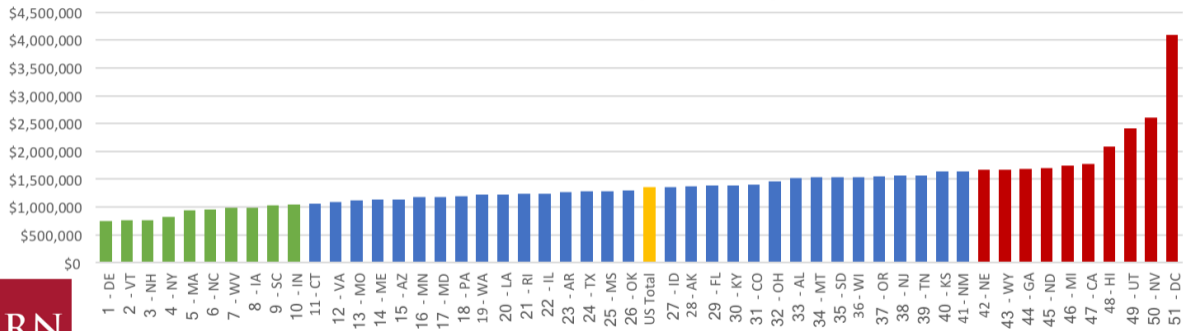

Additional Cost to Students Due to Slow Completion (Cost per 1,000 students)

Data: 2015 IPEDS Data. Costs for bachelor's degree seeking cohort at public 4-year institutions only.